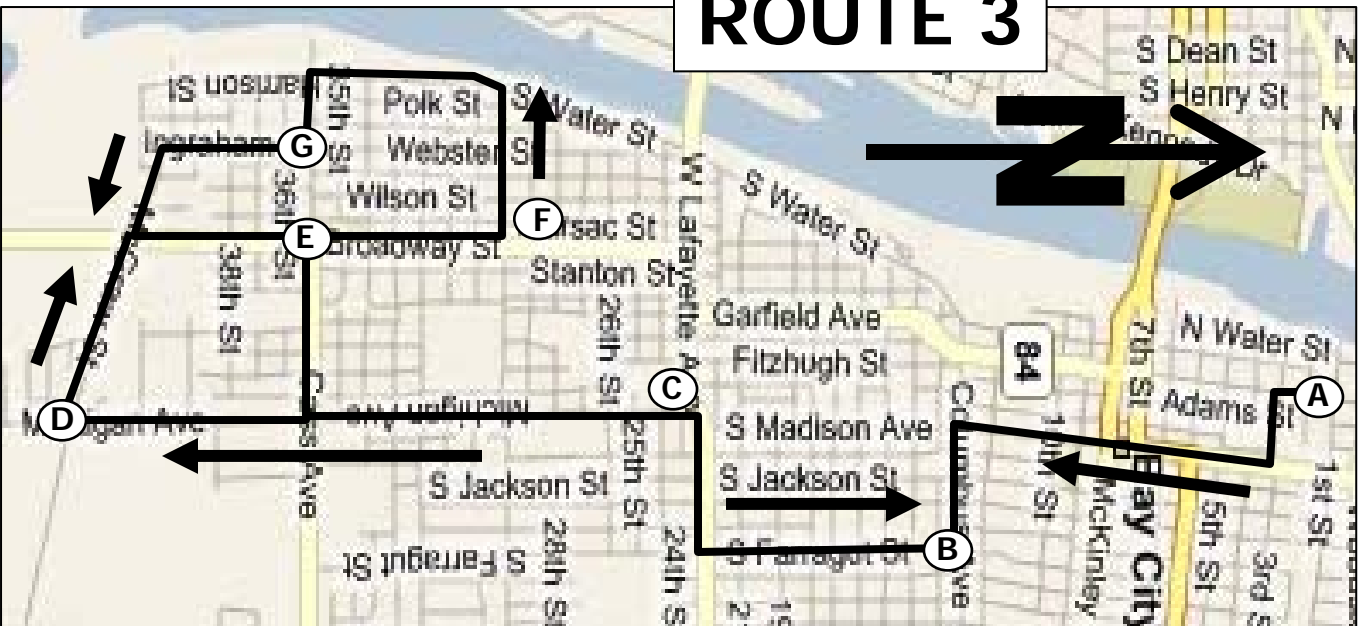

ROUTE 3

Get Informed and Do A Practice Run:

Route Pamphlets Located at Central Bus Station and various stops

Route Information 894-2900 x 3 or
Dispatch Office 894-2900 x 0

Website www.baymetro.com

Where and When

Wait for the bus at a safe location along the route visible to traffic.

If not at a bus stop sign, flag bus down like a taxi. Be on the correct side of the street.

Be at the stop at least five minutes earlier than the time you expect it.

Have proper fare or ticket ready before boarding. Drivers do not have change.

After Boarding

Drop fare in farebox; hand tickets and transfer slips to driver.

Ask for transfer slip if needed.

Transfer slips allow for a free transfer at the Central Bus Station for the next departure of buses.

Any Questions? Ask the driver!

Please allow seniors and disabled passengers to ride in the designated front seats.

Safety instructions and courtesy rules are posted behind the driver.

Deboarding

Push "Stop Request" button soon enough to allow the driver to pull over at the stop you need.

Driver will stop at the next corner, bus stop, or the next stop on the route pamphlet. Driver may ask if they are not sure. Or, you could just tell the driver.

If you have to cross the street, wait until the bus departs so that you can see traffic in both directions.