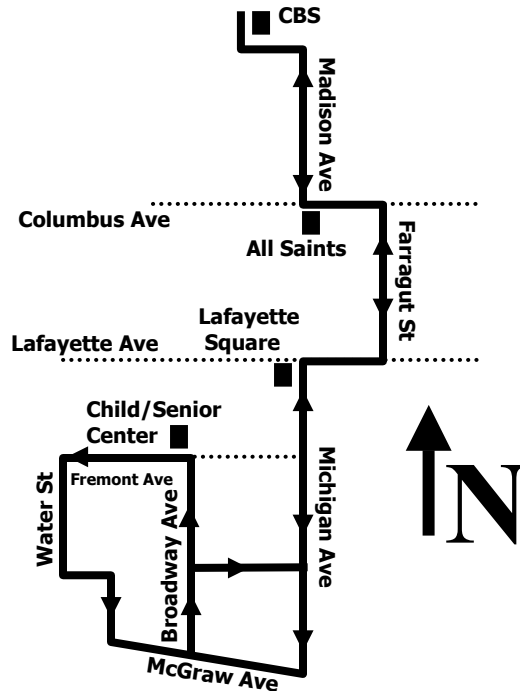

ROUTE 3

Monday-Saturday

BUS STOP NAME	1	2	3	4	5	6	7	8	9	10	11	12	13	14	15
Central Bus Station	6:40	7:25	8:15	9:00	9:45	10:35	11:20	12:15	1:00	1:45	2:30	3:15	4:05	4:50	5:35
Columbus/Farragut	6:44	7:29	8:19	9:04	9:49	10:39	11:24	12:19	1:04	1:49	2:34	3:19	4:09	4:54	5:39
Lafayette Square	6:50	7:35	8:25	9:10	9:55	10:45	11:30	12:25	1:10	1:55	2:40	3:25	4:15	5:00	5:45
Child/Senior Center	6:58	7:43	8:33	9:18	10:03	10:53	11:38	12:33	1:18	2:03	2:48	3:33	4:23	5:08	5:53
Lafayette Square	7:10	7:55	8:45	9:30	10:15	11:05	11:50	12:45	1:30	2:15	3:00	3:45	4:35	5:20	6:05
Columbus/Farragut	7:14	7:59	8:49	9:34	10:19	11:09	11:54	12:49	1:34	2:19	3:04	3:49	4:39	5:24	
Central Bus Station	7:20	8:10	8:55	9:40	10:30	11:15	12:00	12:55	1:40	2:25	3:10	4:00	4:45	5:30	

No Saturday Trips

Fares	
Adult.....	\$.80
Student.....	\$.60
Senior.....	\$.40
Disabled.....	\$.40
Medicare...	\$.40
Cardholders	

All routes may be flagged down for service at any safe location along the route.

ROUTE 3

Planning Department
(989) 894-2900 ext. 225/229