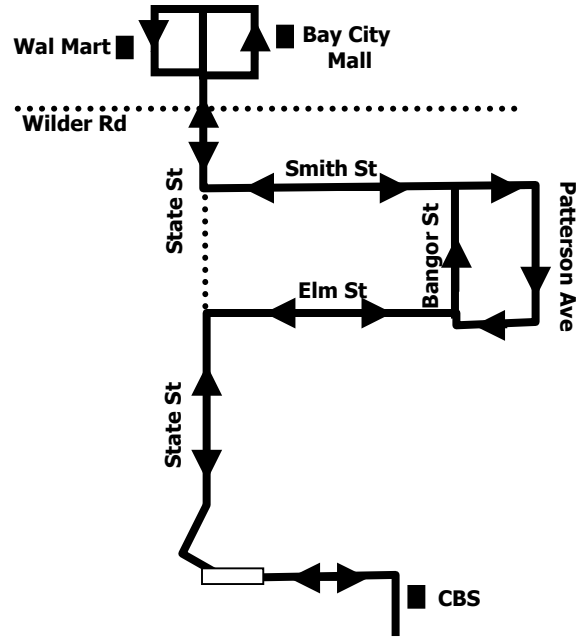

ROUTE 6

Monday-Saturday

BUS STOP NAME	1	2	3	4	5	6	7	8	9	10	11	12	13	14	15
Central Bus Station	6:40	7:25	8:15	9:00	9:45	10:35	11:20	12:15	1:00	1:45	2:30	3:15	4:05	4:50	5:35
Bangor/Smith	6:47	7:32	8:22	9:07	9:52	10:42	11:27	12:22	1:07	1:52	2:37	3:22	4:12	4:57	5:42
Target/Bay City Mall	6:55	7:40	8:30	9:15	10:00	10:50	11:35	12:30	1:15	2:00	2:45	3:30	4:20	5:05	5:50
Wal Mart	7:00	7:45	8:35	9:20	10:05	10:55	11:40	12:35	1:20	2:05	2:50	3:35	4:25	5:10	5:55
Bangor/Elm	7:08	7:53	8:43	9:28	10:13	11:03	11:48	12:43	1:28	2:13	2:58	3:43	4:33	5:18	
Central Bus Station	7:20	8:10	8:55	9:40	10:30	11:15	12:00	12:55	1:40	2:25	3:10	4:00	4:45	5:30	

No Saturday Trips

Fares	
Adult.....	\$.80
Student.....	\$.60
Senior.....	\$.40
Disabled.....	\$.40
Medicare...\$.	.40
Cardholders	

All routes may be flagged down for service at any safe location along the route.

ROUTE 6

Planning Department
(989) 894-2900 ext. 225/229