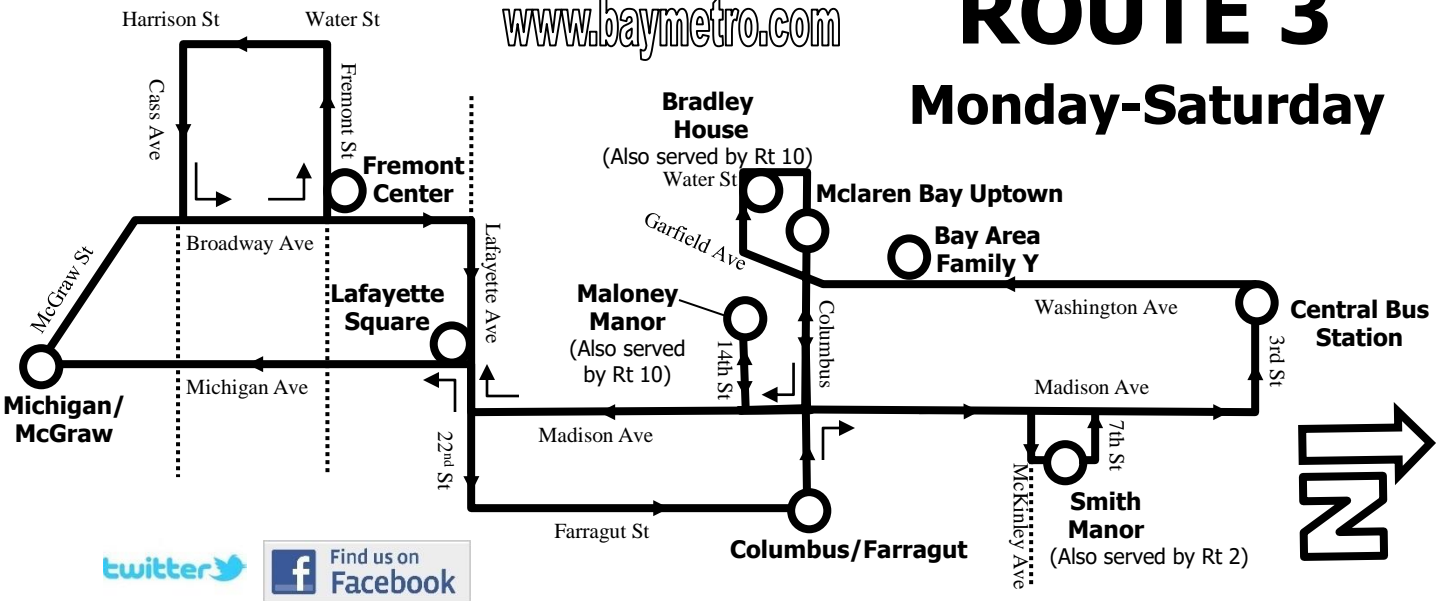

ROUTE 3

Monday-Saturday

Get Informed and Do A Practice Run:

Route Pamphlets Located at Central Bus Station and various stops

Route Information 894-2900 x 3
Dispatch Office 894-2900 x 2

Website www.baymetro.com

If you have to cross the street, wait until the bus departs so that you can see traffic in both directions.

MONDAY-SATURDAY

ROUTE 3

Bay Area Family Y
 McLaren Bay Uptown/Michigan Ave
 Broadway Ave/Farragut St
 Bradley House/ Maloney Manor
 Southend/Smith Manor

*Announced Stop

www.baymetro.com

Route 3 Street by Street

Central Bus Station

To Adams St
 Right Third St
 Left Washington
Bay Area Family Y
 Right Columbus Ave
 Left McLaren lot
McLaren Bay Uptown
 Left Water St
 Right Columbus Ave
 Right Garfield Ave
 Right 14th St
 Left Franklin St
 Right 15th St
 To Bradley House

Fremont Center

Left Water St
 To Harrison St
 Left Cass Ave
 Left Broadway Ave

Broadway/Lafayette

Right Lafayette St
 Right Lafayette Sq lot
Lafayette Square
 Exit to Lafayette St
 Right Lafayette St
 Left Farragut St
Farragut/Columbus
 Left Columbus Ave
 Right Madison Ave
 Right McKinley Ave
 Left Vanburen St
Smith Manor
 Straight on 7th Street
 Right Madison Ave
 Left Third St
 Right Washington Ave
Central Bus Station