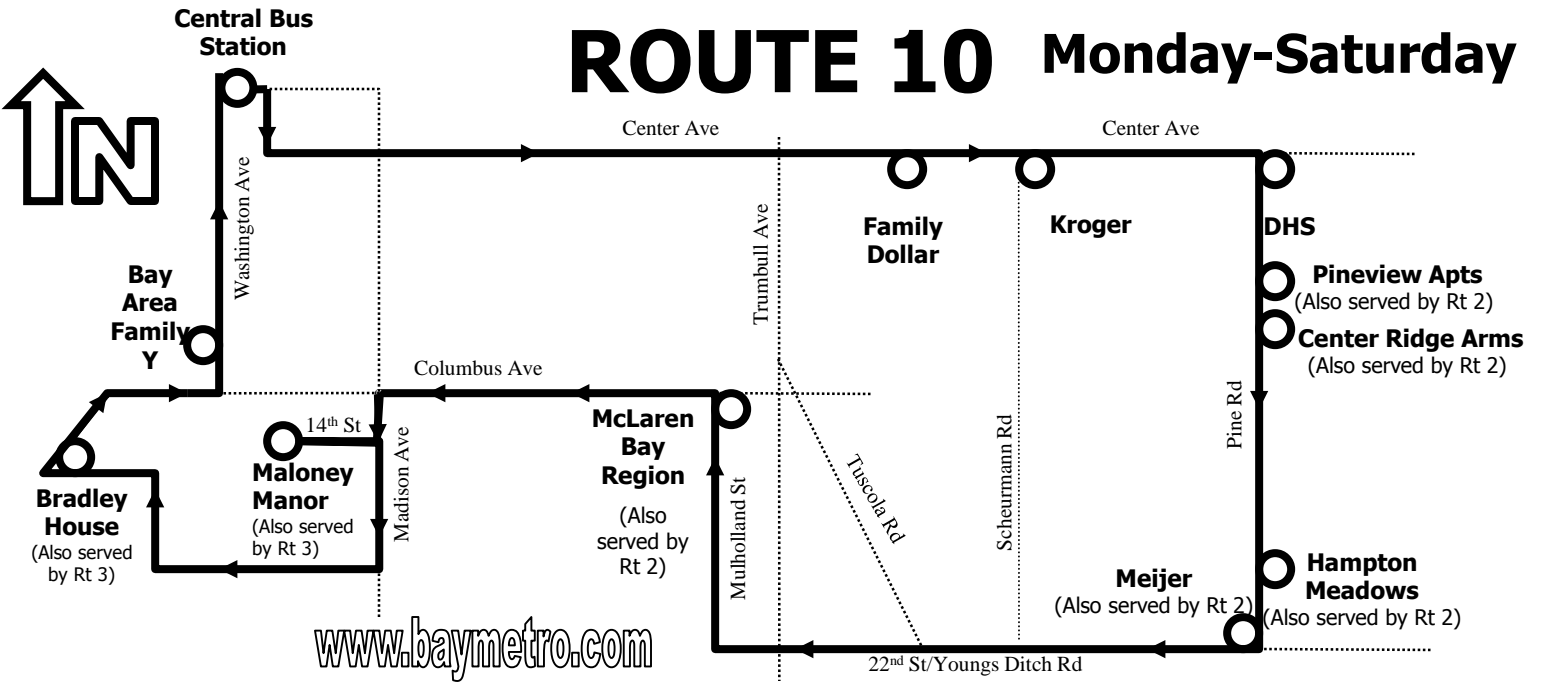

ROUTE 10 Monday-Saturday

www.baymetro.com

Get Informed and Do A Practice Run:

Route Pamphlets Located at Central Bus Station and various stops
Route Information 894-2900 x 3 or
Dispatch Office 894-2900 x 2
Website www.baymetro.com

Where and When

Wait for the bus at a safe location along the route visible to traffic.
If not at a bus stop sign, flag bus down like a taxi.
Be on the correct side of the street.
Be at the stop at least five minutes earlier than the time you expect it.
Have proper fare or ticket ready before boarding.
Drivers do not have change.

After Boarding

Drop fare in farebox; hand tickets and transfer slips to driver.
Ask for transfer slip if needed.
Transfer slips allow for a free transfer at the Central Bus Station for the next departure of buses.
Any Questions? Ask the driver!
Please allow seniors and disabled passengers to ride in the designated front seats.

Safety instructions and courtesy rules are posted behind the driver.

Deboarding

Push "Stop Request" button soon enough to allow the driver to pull over at the stop you need.
Driver will stop at the next corner, bus stop, or the next stop on the route pamphlet. Driver may ask if they are not sure. Or, you could just tell the driver.

If you have to cross the street, wait until the bus departs so that you can see traffic in both directions.

MONDAY-SATURDAY ROUTE 10

Bay Reg Medical Center
Pineview/Center Ridge/
Hampton Meadows/
Maloney Manor/Bradley House/
Eastside Meijer and Kroger