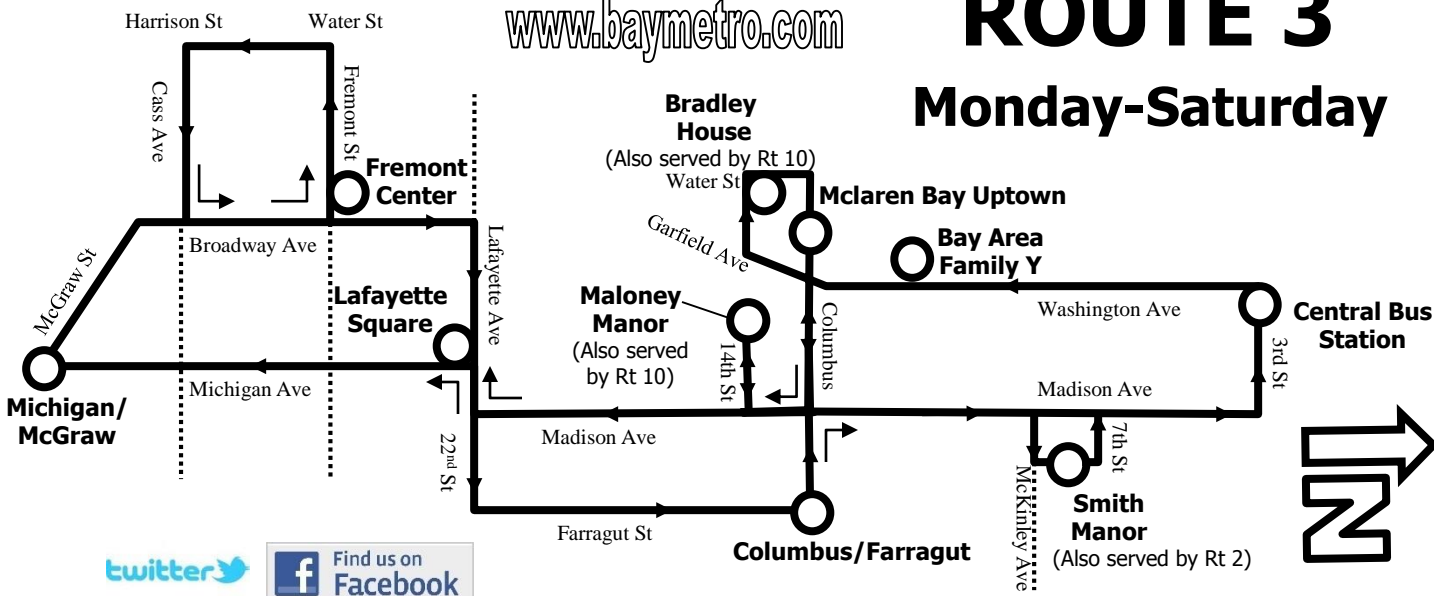

ROUTE 3

Monday-Saturday

Get Informed and Do A Practice Run:

Route Pamphlets Located at Central Bus Station and various stops

Route Information 894-2900 x 3
Dispatch Office 894-2900 x 2

Website www.baymetro.com

If you have to cross the street, wait until the bus departs so that you can see traffic in both directions.

MONDAY-SATURDAY

ROUTE 3

Bay Area Family Y
 McLaren Bay Uptown/Michigan Ave
 Broadway Ave/Farragut St
 Bradley House/ Maloney Manor
 Southend/Smith Manor

*Announced Stop

www.baymetro.com

Route 3 Street by Street

Central Bus Station

To Adams St
Right Third St
Left Washington

Bay Area Family Y

Right Columbus Ave
Left McLaren lot

McLaren Bay Uptown

Smith Manor

Straight on 7th Street
Right Madison Ave
Left Third St
Right Washington Ave

Central Bus Station