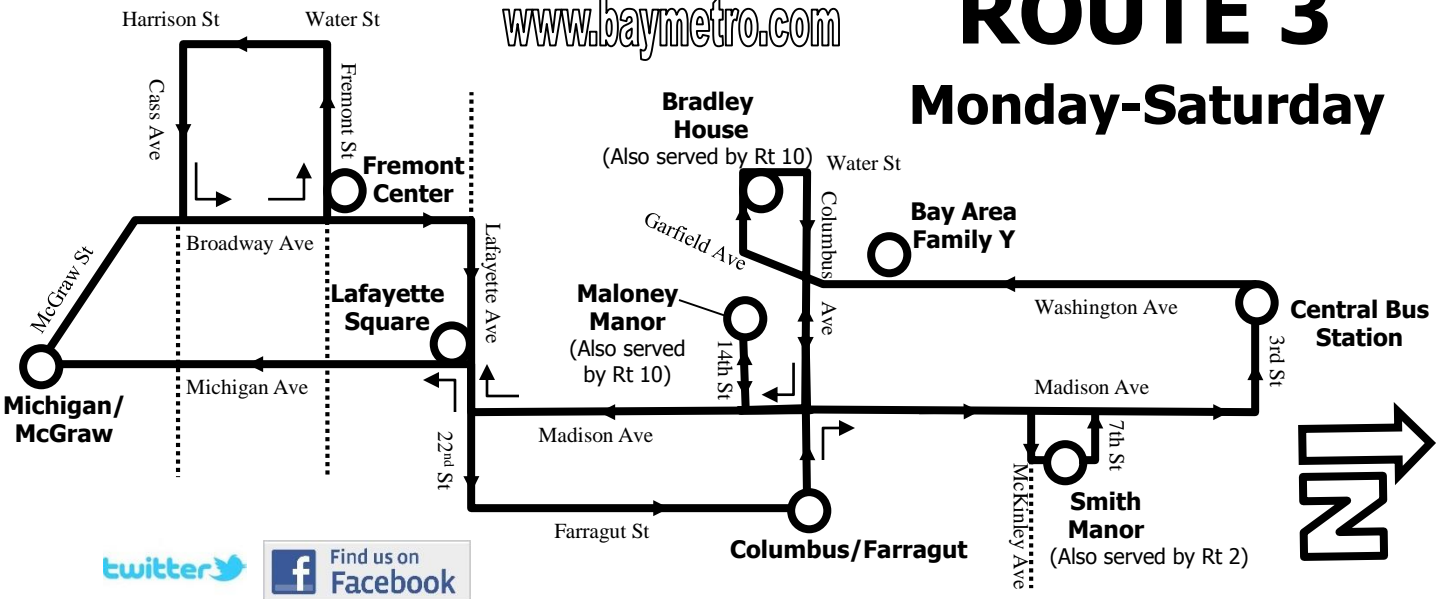

ROUTE 3

Monday-Saturday

Get Informed and Do A Practice Run:

Route Pamphlets Located at Central Bus Station and various stops

Route Information 894-2900 x 3
Dispatch Office 894-2900 x 2

Website www.baymetro.com

If you have to cross the street, wait until the bus departs so that you can see traffic in both directions.

MONDAY-SATURDAY ROUTE 3

Bay Area Family Y/Michigan/
 Broadway/Farragut/
 Bradley House/ Maloney Manor/
 Southend/Smith Manor

Route 3 Street by Street

www.baymetro.com

Central Bus Station

To Adams St
Right Third St
Left Washington

Bay Area Family Y

To Garfield Ave
Right 14th St
Left Franklin St
Right 15th St
To Bradley House

Bradley House (East)

Smith Manor

Straight on 7th Street
Right Madison Ave
Left Third St
Right Washington Ave

Central Bus Station