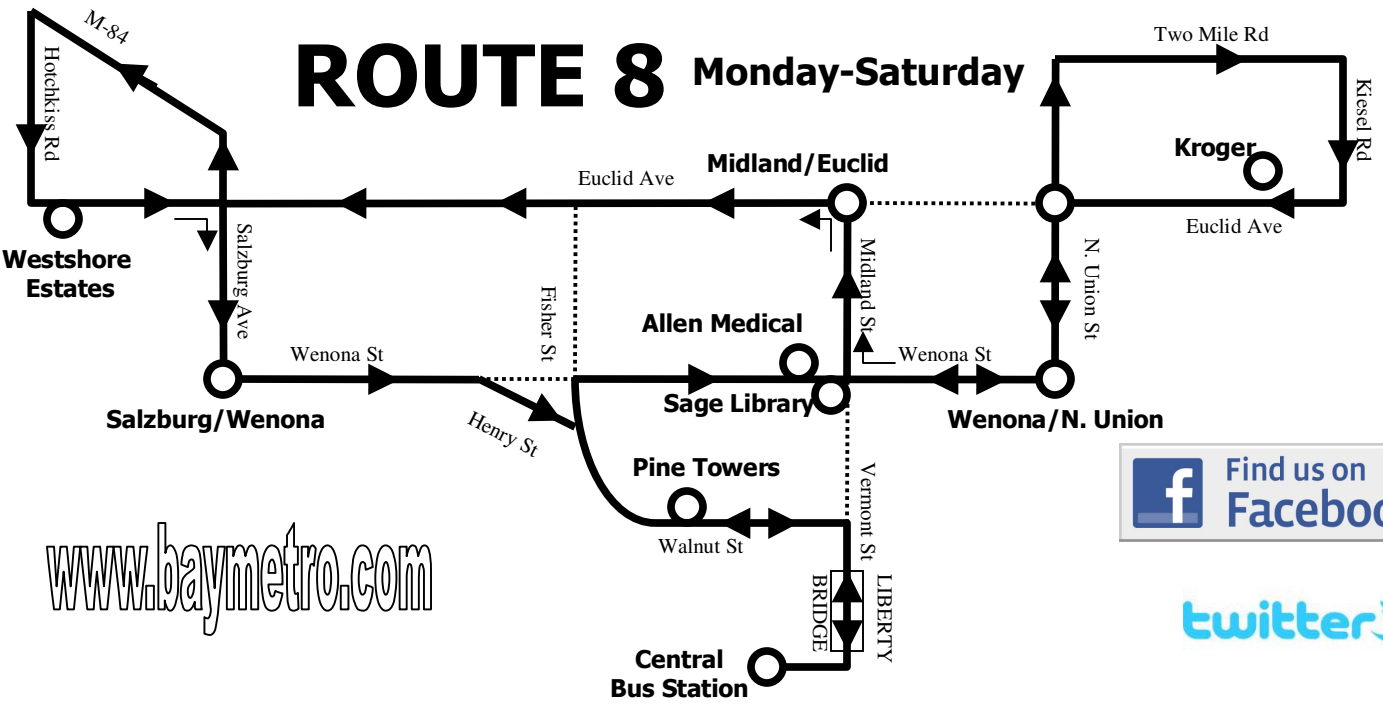

# ROUTE 8 Monday-Saturday

[www.baymetro.com](http://www.baymetro.com)

## Get Informed and Do A Practice Run:

- Route Pamphlets** Located at Central Bus Station and various stops
- Route Information** 894-2900 x 3 or
- Dispatch Office** 894-2900 x 0
- Website** [www.baymetro.com](http://www.baymetro.com)

## Route 8 Street by Street

### Central Bus Station

Right Washington Ave  
 Left Woodside Ave  
 Over Liberty Bridge  
 To Vermont St  
 Left Linn St  
 Left Jane St  
 Right Walnut St